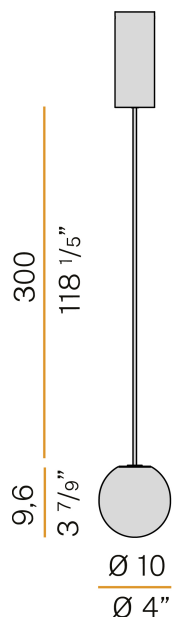

### Data sheet

CODE	L11506.010.0501
SYSTEM POWER CONSUMPTION	4W
LIGHT SOURCE	LED
COLOUR TEMPERATURE	2700K Ra>90
LIGHT DISTRIBUTION	diffused
POWER SUPPLY	220-240V AC
FREQUENCY	50/60Hz
ELECTRICAL CONFIGURATION	ON-OFF
DRIVER	integrated included
NOMINAL LUMINOUS FLUX	120lm
WEIGHT	0.78 Kg
PROTECTION DEGREE	IP20
COLOUR TOLLERANCES	SDCM 3
PACKING DIMENSIONS	14,0 x 30,0 x 13,0 cm

Suspension lighting fixture for interiors, with direct and indirect light emission. Turned brass wiring support.

Diffuser in blown glass with bronze colour.

Turned aluminium closing disk in champagne polyacrylic paint.

3m (118,1") long suspension and coaxial power cable in transparent PVC.

Power canopy with pickled sheet metal ceiling bracket and extruded aluminium covering in champagne or mat black polyacrylic paint.

### Technical drawing